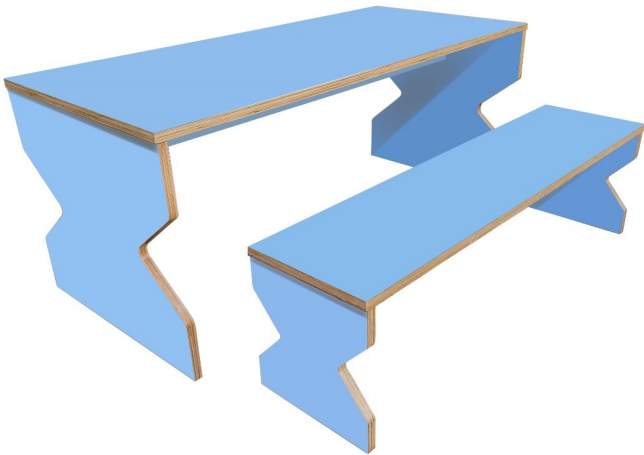

# TF209 X Table and Benches (No Fix)

THIRSK TABLES

# TF209 X Table and benches (No Fix)

Product Code	Top Size (L x W)	Height (H)	MRP
X Table	2200mm x 800mm	750mm	Please contact us
X Table	1900mm x 700mm	750mm	Please contact us
X Table	1800mm x 800mm	750mm	Please contact us
X Table	1300mm x 800mm	750mm	Please contact us
X Table	1200mm x 800mm	750mm	Please contact us
X Bench	2000mm x 400mm	450mm	Please contact us
X Bench	1600mm x 400mm	450mm	Please contact us
X Bench	1400mm x 400mm	450mm	Please contact us
X Bench	1000mm x 400mm	450mm	Please contact us

Prices exclude VAT and delivery (normally £70 to your warehouse).

Other sizes, materials and colours available on request.

**Material:** 30mm Birch Ply with plain colour laminate face or Natural 30mm Birch Ply. No Fix assembly (no bolts, screws or tools required).