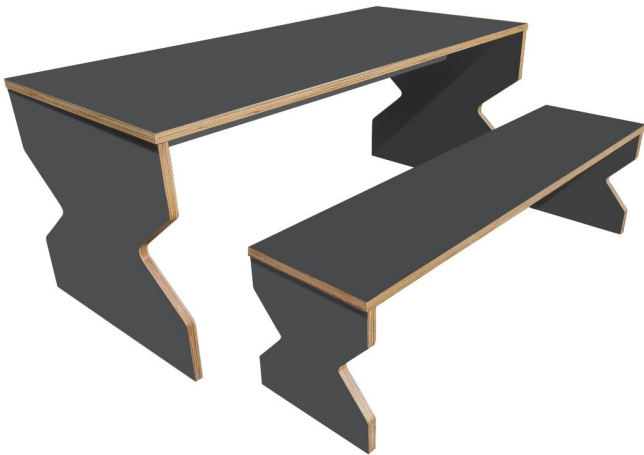

# TF209 X Table and Benches (No Fix)

THIRSK TABLES

# TF209 X Table and benches (No Fix)

Product Code	Top Size (L x W)	Height (H)	MRP
X Table	2200mm x 800mm	750mm	Please contact us
X Table	1900mm x 700mm	750mm	Please contact us
X Table	1800mm x 800mm	750mm	Please contact us
X Table	1300mm x 800mm	750mm	Please contact us
X Table	1200mm x 800mm	750mm	Please contact us
X Bench	2000mm x 400mm	450mm	Please contact us
X Bench	1600mm x 400mm	450mm	Please contact us
X Bench	1400mm x 400mm	450mm	Please contact us
X Bench	1000mm x 400mm	450mm	Please contact us

Prices exclude VAT and delivery (normally £70 to your warehouse).

Other sizes, materials and colours available on request.

**Material:** 30mm Birch Ply with plain colour laminate face or Natural 30mm Birch Ply. No Fix assembly (no bolts, screws or tools required).